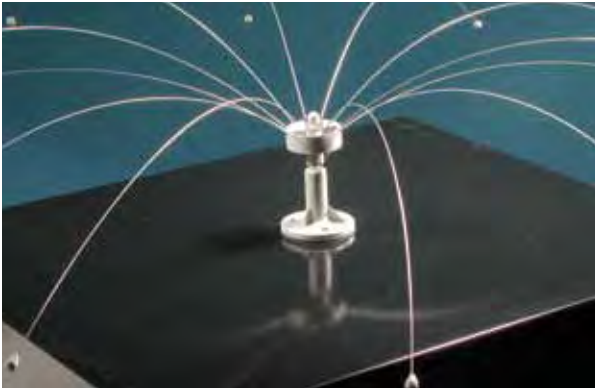

Daddi Long Legs®

Supplier-Installer:
Bird Solutions International

PO Box 927
Vista, CA 92085
Phone (800) 210-9514
Fax 760-758-3969
CSI Division: 10290

SPECIFICATIONS

WHERE TO USE	Rooftops and other open areas, A.C. units, streetlights
TARGET BIRD	Gull, pigeon or larger
BIRD PRESSURE	Light - Medium
MATERIAL	Stainless Steel and Delrin Plastic
INSTALLATION	Delrin base is screwed to surface, glue-on bases available
INSTALLATION LEVEL	Easy
PATENTS	5,343,651 and 5,452,536